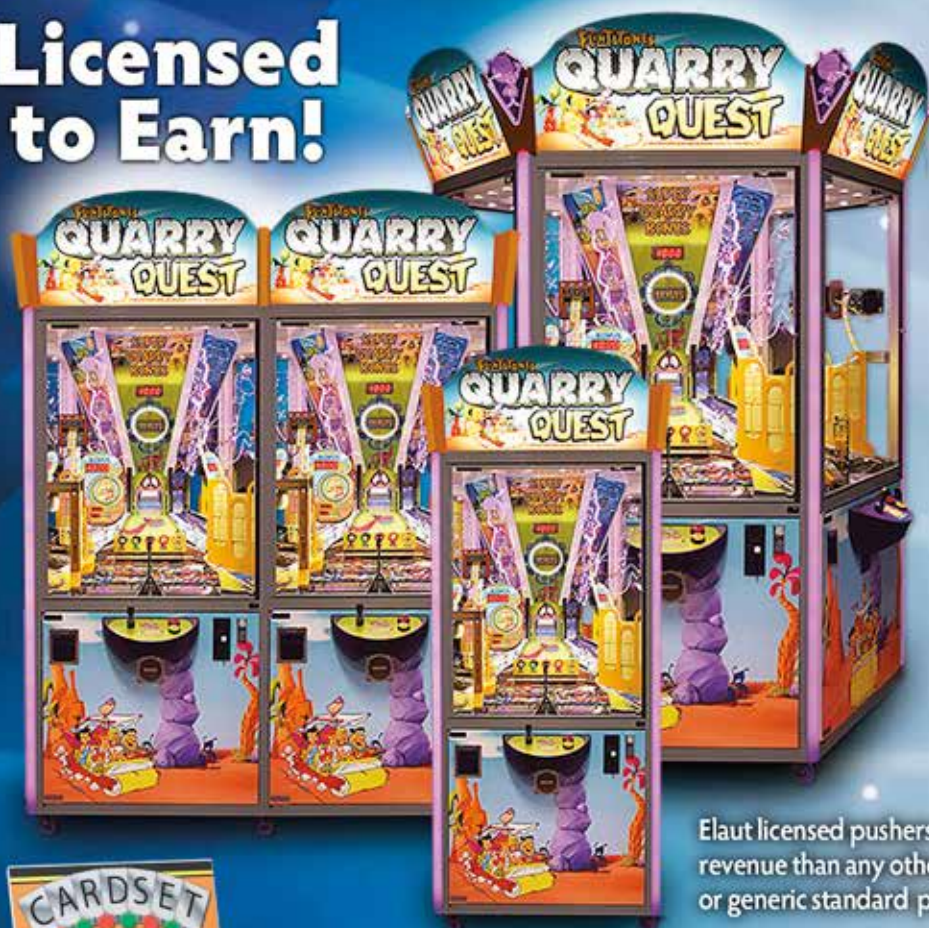

The future of
earnings starts here!

Games that will "glow" on you.

Economy, reliability, durability and attractive appearance are the calling card of these cranes and novelty games!

Coast to Coast
ENTERTAINMENT

Licensed to Earn!

Elaut licensed pushers earn more revenue than any other licensed or generic standard pushers - FACT!

One-sided shown.
Two-sided optional.

BIG cranes...
...is an understatement!

XL shown with Bonus.
Ticket Ring optional.